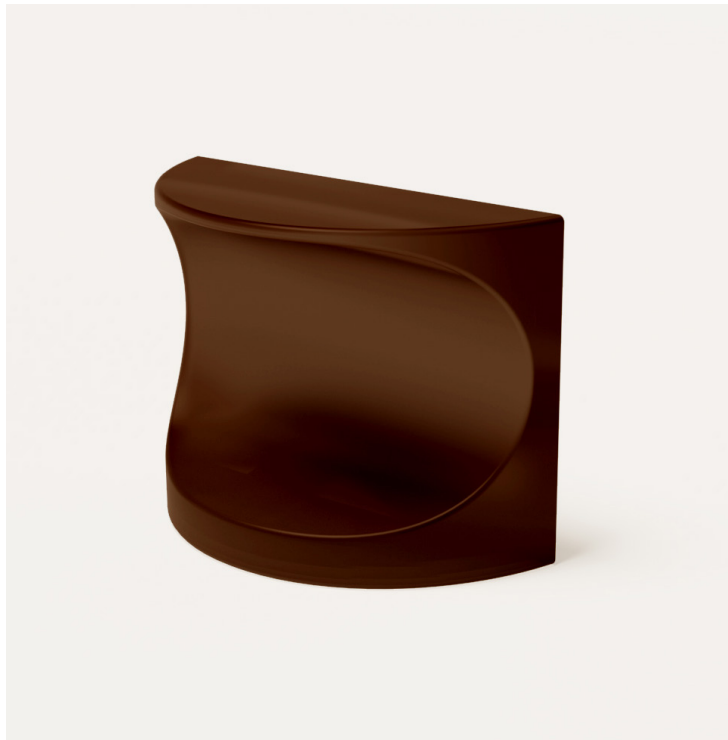

OBJECTS OF COMMON INTEREST

Afaresi

-

2023, console
cast acrylic

indoor / outdoor use

L x W x H
108 x 46 x 80cm

Chocolate Brown (Solid)

OBJECTS OF COMMON INTEREST