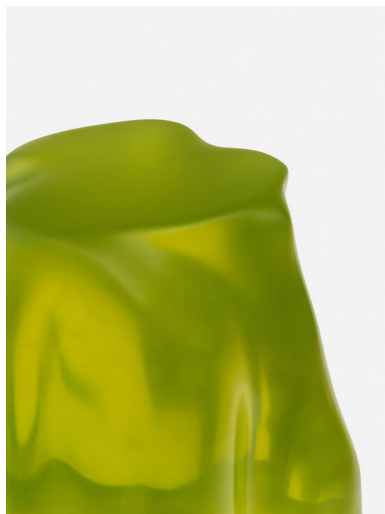

## OBJECTS OF COMMON INTEREST

Metamorphic Rock

GLOSSY

-

2022, stool  
gel, steel, casters

indoor use

L x W x H  
45 x 28 x 43cm

Each stool is handcrafted with care and slight material imperfections may be visible. They are part of the manual process and give a handmade uniqueness to the product.

# OBJECTS OF COMMON INTEREST

available colors GLOSSY

lime - purple