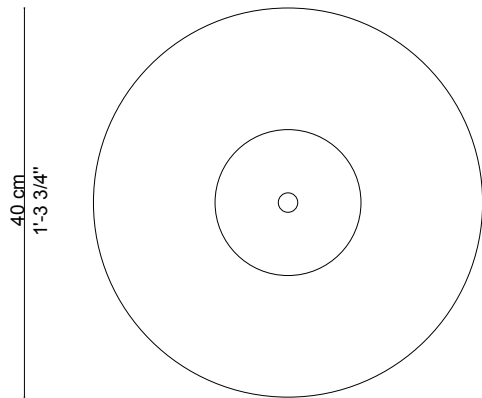

OBJECTS OF COMMON INTEREST