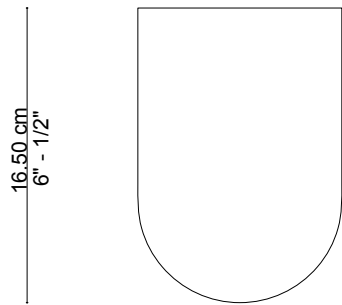

# OBJECTS OF COMMON INTEREST

Relativity

-

2018, glassware  
hand blown glass, marble

indoor use

custom sizes & colors made  
to order available

OBJECTS OF COMMON INTEREST

# OBJECTS OF COMMON INTEREST

11.40 cm  
4" - 1/2"

14.00 cm  
5" - 1/2"

14.00 cm  
5" - 1/2"