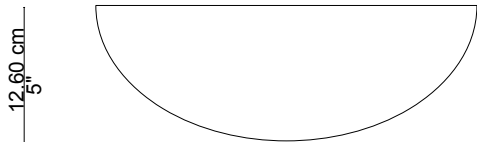

# OBJECTS OF COMMON INTEREST

Relativity

-

2018, glassware  
hand blown glass, marble

indoor use

custom sizes & colors made  
to order available

OBJECTS OF COMMON INTEREST

# OBJECTS OF COMMON INTEREST

11.40 cm  
4" - 1/2"

14.00 cm  
5" - 1/2"

14.00 cm  
5" - 1/2"