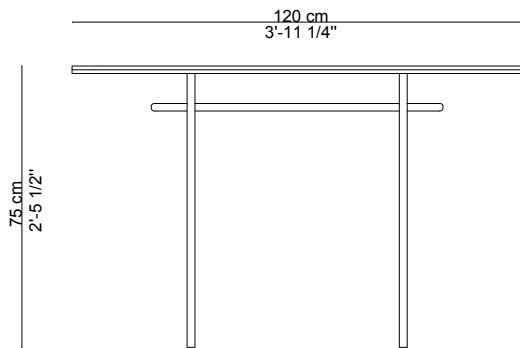

OBJECTS OF COMMON INTEREST

Memory Table & Chair

-

2017, table & chair set
marble, steel, colored glass

indoor / outdoor use

custom sizes & colors made
to order available

OBJECTS OF COMMON INTEREST

OBJECTS OF COMMON INTEREST