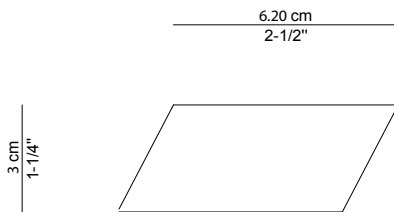

OBJECTS OF COMMON INTEREST