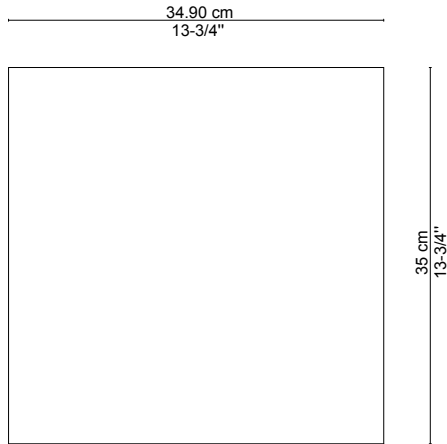

OBJECTS OF COMMON INTEREST