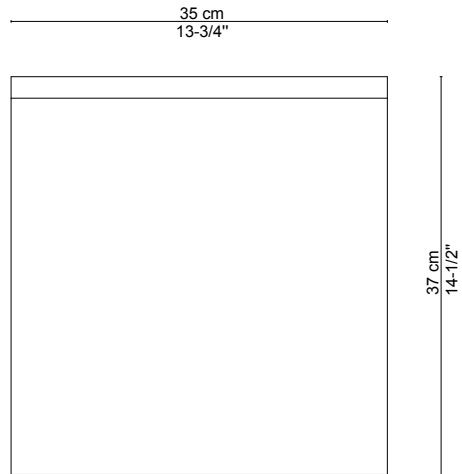

OBJECTS OF COMMON INTEREST