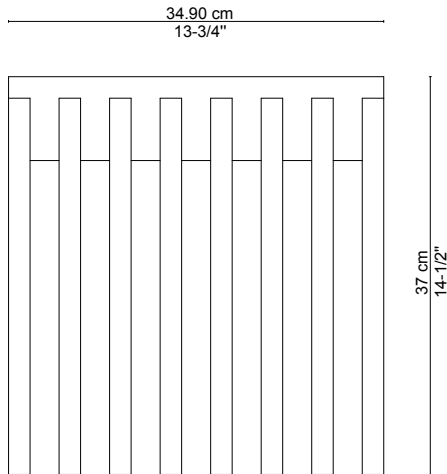

OBJECTS OF COMMON INTEREST