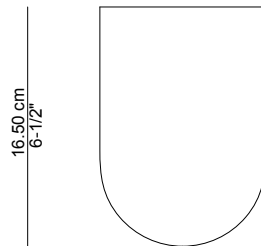

5.70 cm
2-1/4"

OBJECTS OF COMMON INTEREST

vase

OBJECTS OF COMMON INTEREST

bowl

OBJECTS OF COMMON INTEREST

cup

OBJECTS OF COMMON INTEREST

glass

$\frac{5.70 \text{ cm}}{2-1/4"}$

$\frac{9.50 \text{ cm}}{3-3/4"}$

$\frac{2.50 \text{ cm}}{1"}$

$\frac{5.70 \text{ cm}}{2-1/4"}$

$\frac{10.80 \text{ cm}}{4-1/4"}$