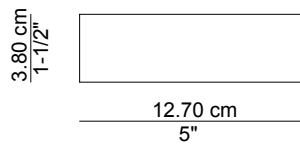

5.70 cm
2-1/4"

OBJECTS OF COMMON INTEREST

vase

OBJECTS OF COMMON INTEREST

bowl

OBJECTS OF COMMON INTEREST

cup

OBJECTS OF COMMON INTEREST

glass

$\frac{5.70 \text{ cm}}{2-1/4"}$

$\frac{9.50 \text{ cm}}{3-3/4"}$

$\frac{2.50 \text{ cm}}{1"}$

$\frac{5.70 \text{ cm}}{2-1/4"}$

$\frac{10.80 \text{ cm}}{4-1/4"}$