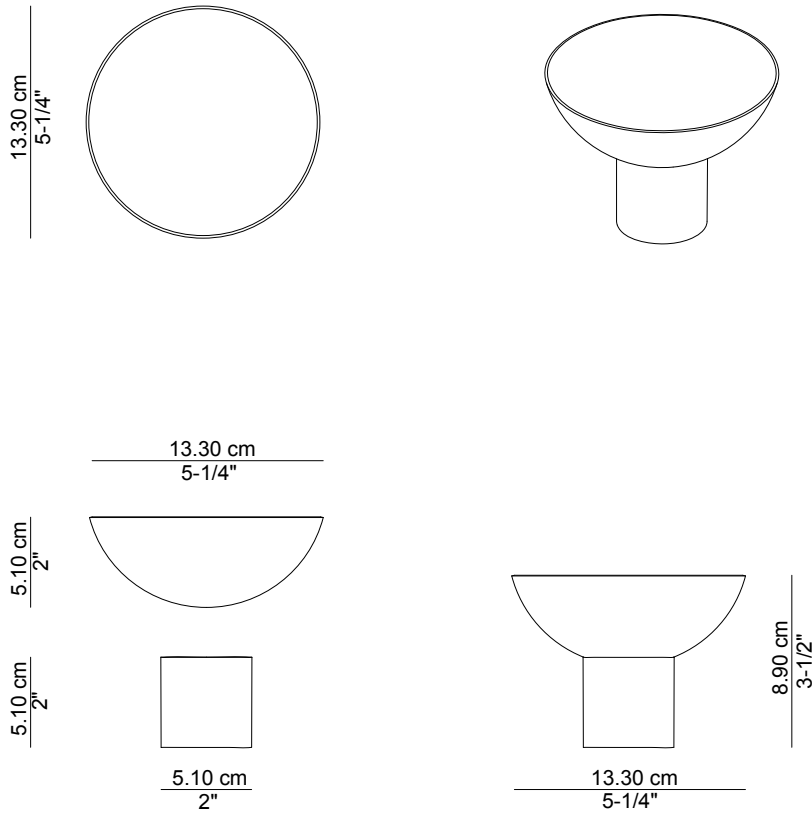

5.70 cm
2-1/4"

OBJECTS OF COMMON INTEREST

vase

OBJECTS OF COMMON INTEREST

bowl

OBJECTS OF COMMON INTEREST

cup

OBJECTS OF COMMON INTEREST

glass

$\frac{5.70 \text{ cm}}{2-1/4"}$

$\frac{9.50 \text{ cm}}{3-3/4"}$

$\frac{2.50 \text{ cm}}{1"}$

$\frac{5.70 \text{ cm}}{2-1/4"}$

$\frac{10.80 \text{ cm}}{4-1/4"}$