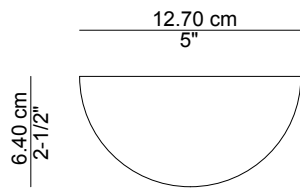

5.70 cm
2-1/4"

OBJECTS OF COMMON INTEREST

vase

OBJECTS OF COMMON INTEREST

bowl

OBJECTS OF COMMON INTEREST

cup

OBJECTS OF COMMON INTEREST

glass

$\frac{5.70 \text{ cm}}{2-1/4"}$

$\frac{9.50 \text{ cm}}{3-3/4"}$

$\frac{2.50 \text{ cm}}{1"}$

$\frac{5.70 \text{ cm}}{2-1/4"}$

$\frac{10.80 \text{ cm}}{4-1/4"}$